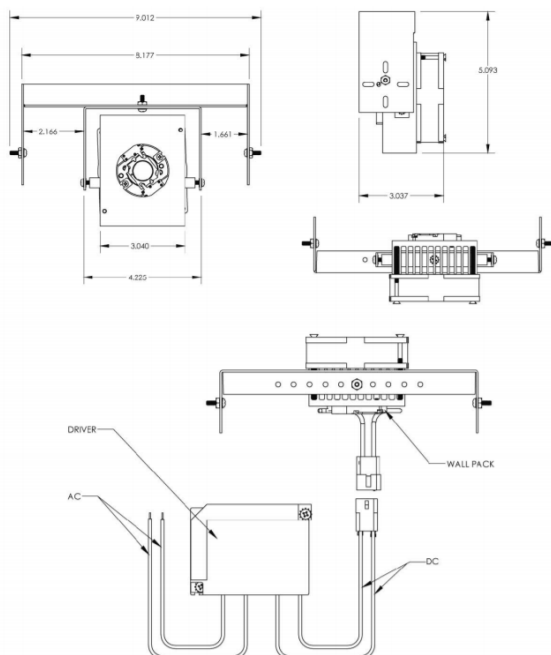

FEATURES AND BENEFITS

- Can be installed in wall packs, show boxes, street lights, flood lights, and canopy housing
- High Lumen output with less wattage requirement compared to traditional lighting