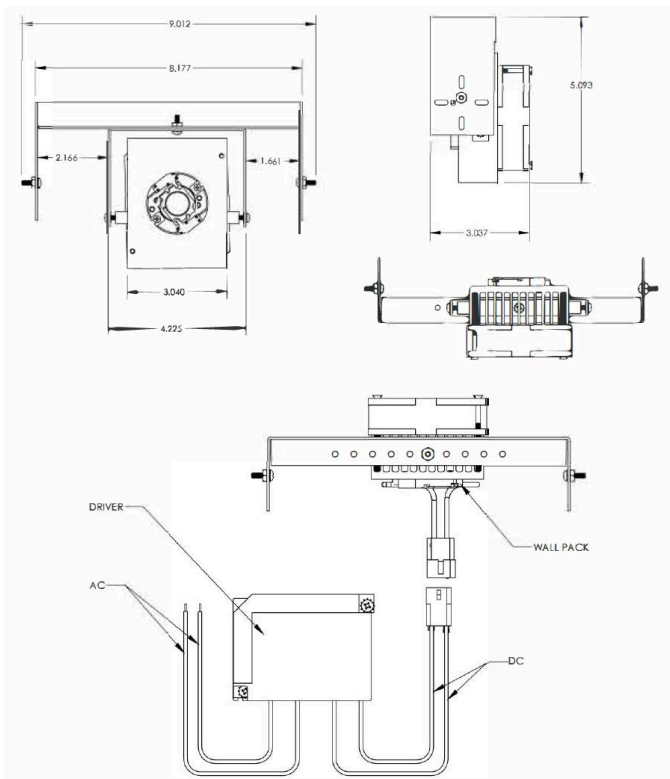

LED Retrofit Kit

Medium - 50 Watt

FEATURES AND BENEFITS

- Can be installed in wall packs, show boxes, street lights, flood lights, and canopy housing
- High lumen output with less wattage requirement compared to traditional lighting

PRODUCT SPECIFICATIONS

Product Number	LEDRFK-DW-VFL-MD
UL Rating	Dry location only. Complete installation exposure rating is dependent upon the integrity of the existing enclosure
Power	52W
Lumen Output	4900 lm
Efficacy	93 lm/W
Operating Temperature	-20 to 50°C
CCT	5000K
Operating Relative Humidity	20%-90% RH
Power Factor	>0.9
CRI	>70
Weight	Complete package = 2.3lb (36.8oz) LED Light Engine w/ yoke = .90lb (14.4 oz) Driver = .85lb (13.6 oz) Main bracket = .55lb (8.8oz)
Lifetime	50,000 hours (L70)
Input Voltage	100-240VAC, 0.5A 50/60 Hz 277VAC, 0.2A 50/60 Hz
Beam Angle	120°
Certification	CE, RoHS, UL, cUL, DLC (in canopy fixture)
Warranty	5 Years