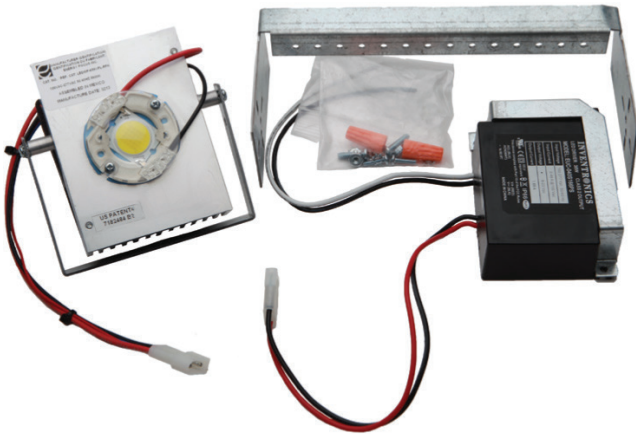

LED Retrofit Kit

Medium - 50 Watt

FEATURES AND BENEFITS

- Can be installed in wall packs, show boxes, street lights, flood lights, and canopy housing
- High lumen output with less wattage requirement compared to traditional lighting

PRODUCT SPECIFICATIONS

Product Number	LEDRFK-DW-VFL-MD
UL Rating	Dry location only. Complete installation exposure rating is dependent upon the integrity of the existing enclosure
Power	52W
Lumen Output	4900 lm
Efficacy	93 lm/W
Operating Temperature	-20 to 50°C
CCT	5000K
Operating Relative Humidity	20%-90% RH
Power Factor	>0.9
CRI	>70
Weight	Complete package = 2.3lb (36.8oz) LED Light Engine w/ yoke = .90lb (14.4 oz) Driver = .85lb (13.6 oz) Main bracket = .55lb (8.8oz)
Lifetime	50,000 hours (L70)
Input Voltage	100-240VAC, 0.5A 50/60 Hz 277VAC, 0.2A 50/60 Hz
Beam Angle	120°
Certification	CE, RoHS, UL, cUL, DLC (in canopy fixture)
Warranty	5 Years