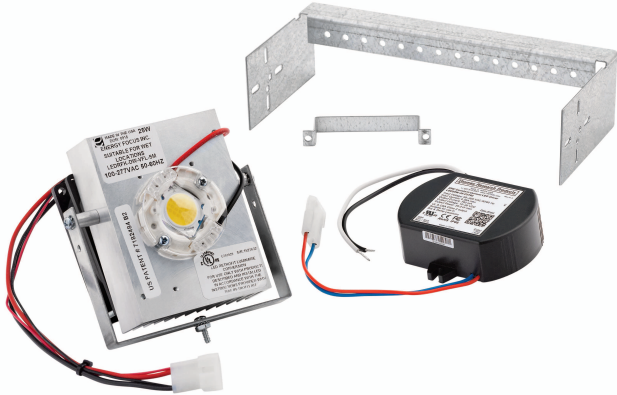

LED Retrofit Kit

Small - 25 Watt

FEATURES AND BENEFITS

- Can be installed in wall packs, show boxes, street lights, flood lights, and canopy housing
- High lumen output with less wattage requirement compared to traditional lighting

PRODUCT SPECIFICATIONS

Product Number	LEDRFK-DW-VFL-SM
UL Rating	Dry location only. Complete installation exposure rating is dependent upon the integrity of the existing enclosure
Power	23W
Lumen Output	2400 lm
Efficacy	105 lm/W
Operating Temperature	-20 to 40°C
CCT	5000K
Operating Relative Humidity	20%-90% RH
Power Factor	>0.9
CRI	>70
Weight	Complete package = 2.3lb (36.8oz) LED Light Engine w/ yoke = .90lb (14.4 oz) Driver = .85lb (13.6 oz) Main bracket = .55lb (8.8oz)
Lifetime	50,000 hours (L70)
Input Voltage	100-240VAC, 0.5A 50/60 Hz 277VAC, 0.2A 50/60 Hz
Beam Angle	120°
Certification	CE, RoHS, UL, cUL, DLC (in full-cutoff fixture)
Warranty	5 Years