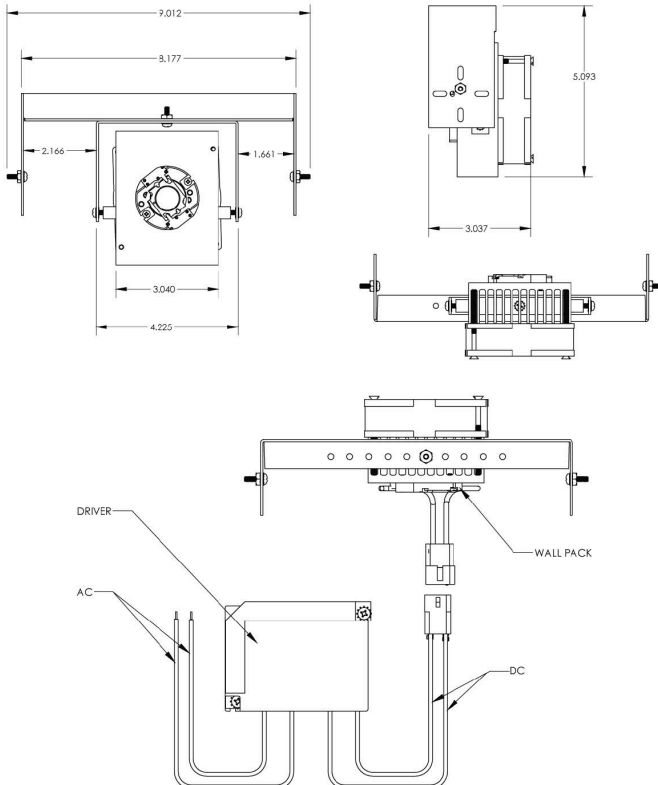

LED Retrofit Kit

Small - 25 Watt

FEATURES AND BENEFITS

- Can be installed in wall packs, show boxes, street lights, flood lights, and canopy housing
- High lumen output with less wattage requirement compared to traditional lighting

PRODUCT SPECIFICATIONS

Product Number	LEDRFK-DW-VFL-SM
UL Rating	Dry location only. Complete installation exposure rating is dependent upon the integrity of the existing enclosure
Power	23W
Lumen Output	2400 lm
Efficacy	105 lm/W
Operating Temperature	-20 to 40°C
CCT	5000K
Operating Relative Humidity	20%-90% RH
Power Factor	>0.9
CRI	>70
Weight	Complete package = 2.3lb (36.8oz) LED Light Engine w/ yoke = .90lb (14.4 oz) Driver = .85lb (13.6 oz) Main bracket = .55lb (8.8oz)
Lifetime	50,000 hours (L70)
Input Voltage	100-240VAC, 0.5A 50/60 Hz 277VAC, 0.2A 50/60 Hz
Beam Angle	120°
Certification	CE, RoHS, UL, cUL, DLC (in full-cutoff fixture)
Warranty	5 Years