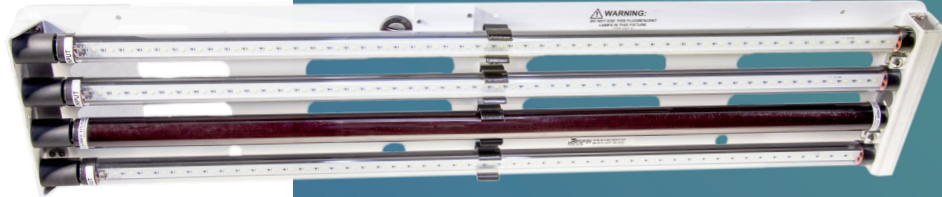

Highbay Retrofit Kit

LED Replacement / LED Retrofit Kit

For: SYM 76.X

FEATURES AND BENEFITS

- Easily retrofits into all MIL-DTL-16377/85 fixtures
- Lamp is compatible with colored filter sleeves
- Kit includes Energy Focus 46" MIL T12 LED lamps

PRODUCT SPECIFICATIONS

Lumen Output	9300 lm
Wattage	99W
Efficacy	94 lm/W
Input Voltage	115VAC
Housing	Unibody aluminum
Lamp Lens	Polycarbonate
Weight	3 Lamp: 10.5 lbs 4 Lamp: 13 lbs
Connection	R17d Recessed double contact base
Dimmable	Non-Dimmable
Color Temperature	4100K
Driver	Integrated electronic driver
Operating Temperature	-25°C to 50°C
Power Factor	≥.95
Lamp Life	50,000 hours to 70% lumen maintenance
Manufactured	BAA Compliant

ORDERING GUIDE

ENERGY FOCUS	PRODUCT LINE	DESCRIPTION	VERSION	NSN
EFO	X085	76.3 3 Lamp 76.4 3 Lamp + NVIS Cyan Filtered Lamp 76.5 3 Lamp + Red Filtered Lamp	KIT Retrofit Kit	Please contact EFOI