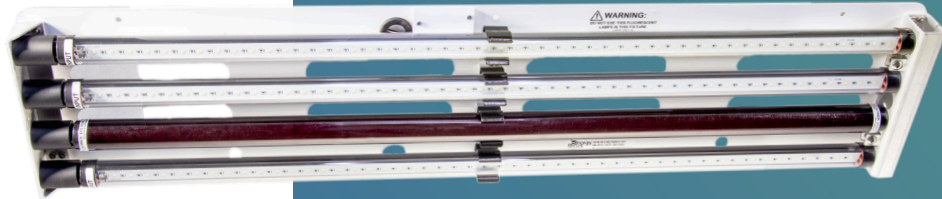

## LED Replacement / LED Retrofit Kit

For: SYM 76.X

### FEATURES AND BENEFITS

- Easily retrofits into all MIL-DTL-16377/85 fixtures
- Lamp is compatible with colored filter sleeves
- Kit includes Energy Focus 46" MIL T12 LED lamps

### PRODUCT SPECIFICATIONS

Lumen Output	9300 lm
Wattage	99W
Efficacy	94 lm/W
Input Voltage	115VAC
Housing	Unibody aluminum
Lamp Lens	Polycarbonate
Weight	3 Lamp: 10.5 lbs 4 Lamp: 13 lbs
Connection	R17d Recessed double contact base
Dimmable	Non-Dimmable
Color Temperature	4100K
Driver	Integrated electronic driver
Operating Temperature	-25°C to 50°C
Power Factor	>.9
Lamp Life	50,000 hours to 70% lumen maintenance
Manufactured	BAA Compliant

### ORDERING GUIDE

ENERGY FOCUS	PRODUCT LINE	DESCRIPTION	VERSION
EFO	X085	<b>76.3</b> 3 Lamp <b>76.5</b> 3 Lamp + Red Filtered Lamp <b>76.4</b> 3 lamps + NVIS Cyan filtered lamp	<b>KIT</b> Retrofit Kit