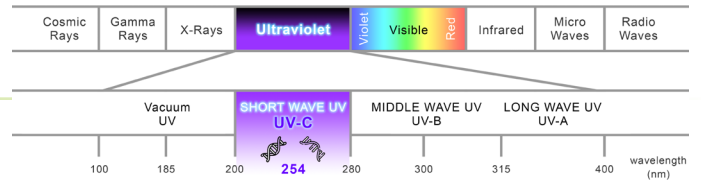

UV in the Electromagnetic Spectrum