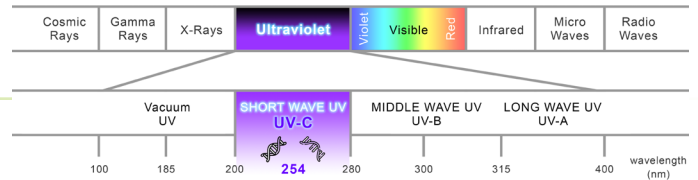

UV in the Electromagnetic Spectrum