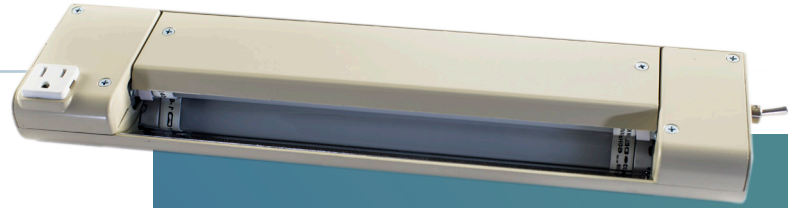

LED Berth Fixture

LED Replacement/LED Fixture

For: SYM 232.1

FEATURES AND BENEFITS

- Available with traditional (NEMA 5-15R) or USB-A (5V) outlet. *
- Does not require a starter
- No ballast “hum”
- Legacy T5 can be easily replaced with Energy Focus T5 LED Lamp
- Uses 50% less energy than legacy fixture

PRODUCT SPECIFICATIONS

Lumen Output	220 lm
Wattage	2.8W
Efficacy	78.6lm/W
Input Voltage	120 volts, 60Hz
Housing	Die cast aluminum
Weight	2lbs 12oz
Mount	Stainless steel or steel fasteners
Dimmable	Non-dimmable
Color Temperature	4000K
Operating Temperature	-30°C to 50°C
Power Factor	>.9
Lamp Life	70,000 hours to 70% lumen maintenance
Manufactured	BAA Compliant

ORDERING GUIDE

ENERGY FOCUS EFO	PRODUCT LINE	DESCRIPTION	VERSION	POWER CORD **	NSN
	X003 Berth Light	232.1	USB 01 110VAC BL (kit) * Includes option to install either outlet.	-C ** Power cord option available for for USB or 01 versions only.	6210-01-617-1310 6210-01-603-8568 6210-01-671-6952